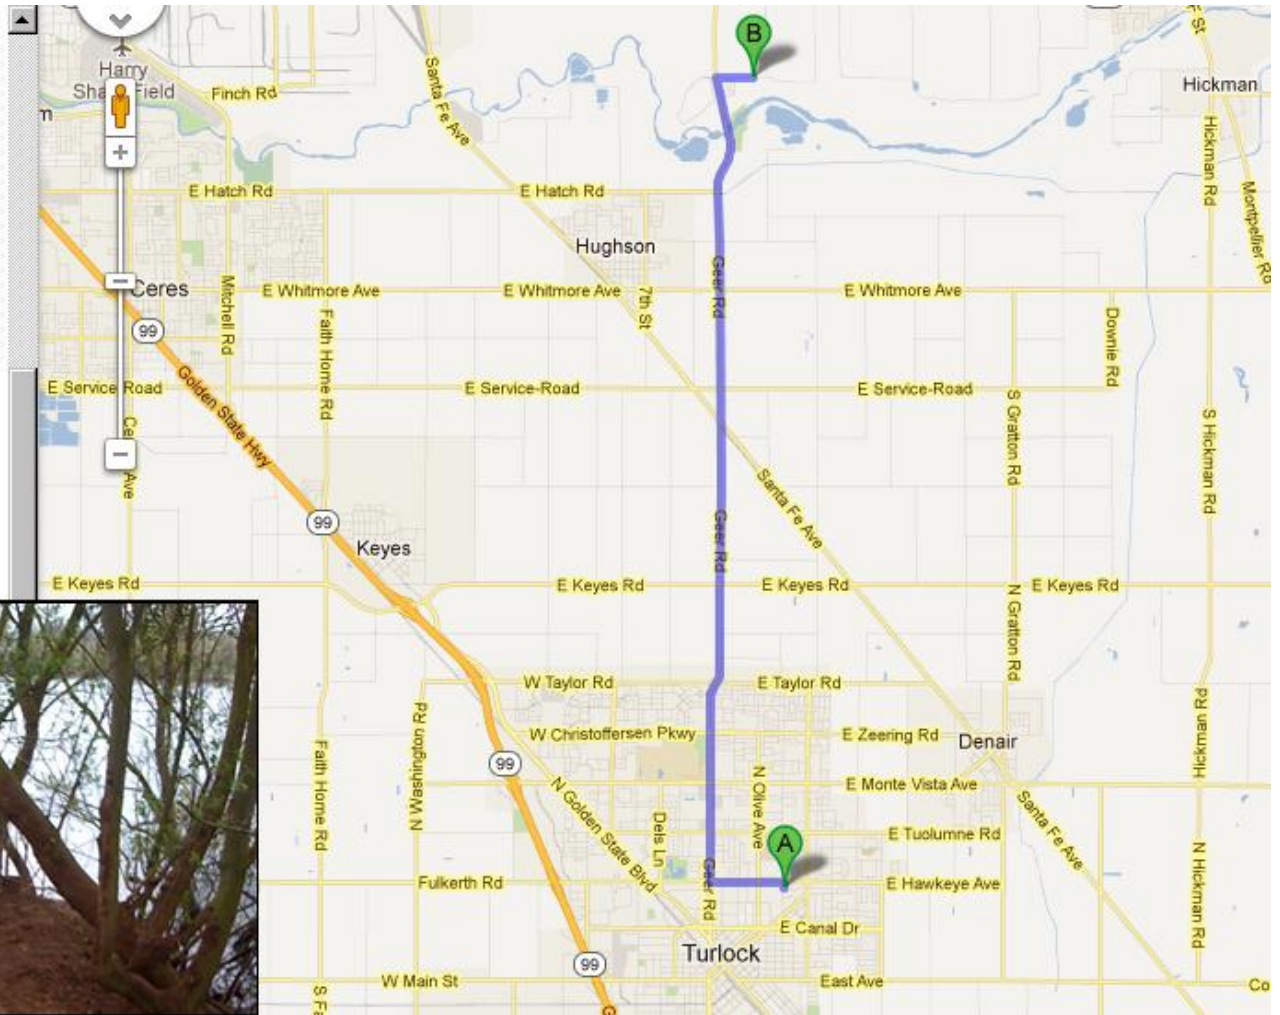

MV Cattle Ranch is located just north of Fox Grove and is adjacent to the Tuolumne River.

### Driving directions to 8334 Jantzen Rd, Modesto, CA 95357

**A** 1441 Colorado Ave  
Turlock, CA 95380

1. Head north on Colorado Ave toward E  
Hawkeye Ave

308 ft

2. Take the 1st left onto E Hawkeye Ave

0.7 mi

3. Turn right onto Geer Rd

8.3 mi

4. Turn right onto Jantzen Rd  
Destination will be on the right

0.4 mi

**B** 8334 Jantzen Rd  
Modesto, CA 95357

Students will be afforded a 6 hour window to continue practicing their wilderness survival skills in a realistic setting. Since, California law allows anyone less than 16 years of age to legally fish without a fishing license, students are encouraged to bring a fishing pole. Students are **not** permitted to bring any type of weapon even if he or she posses a legal hunting license.